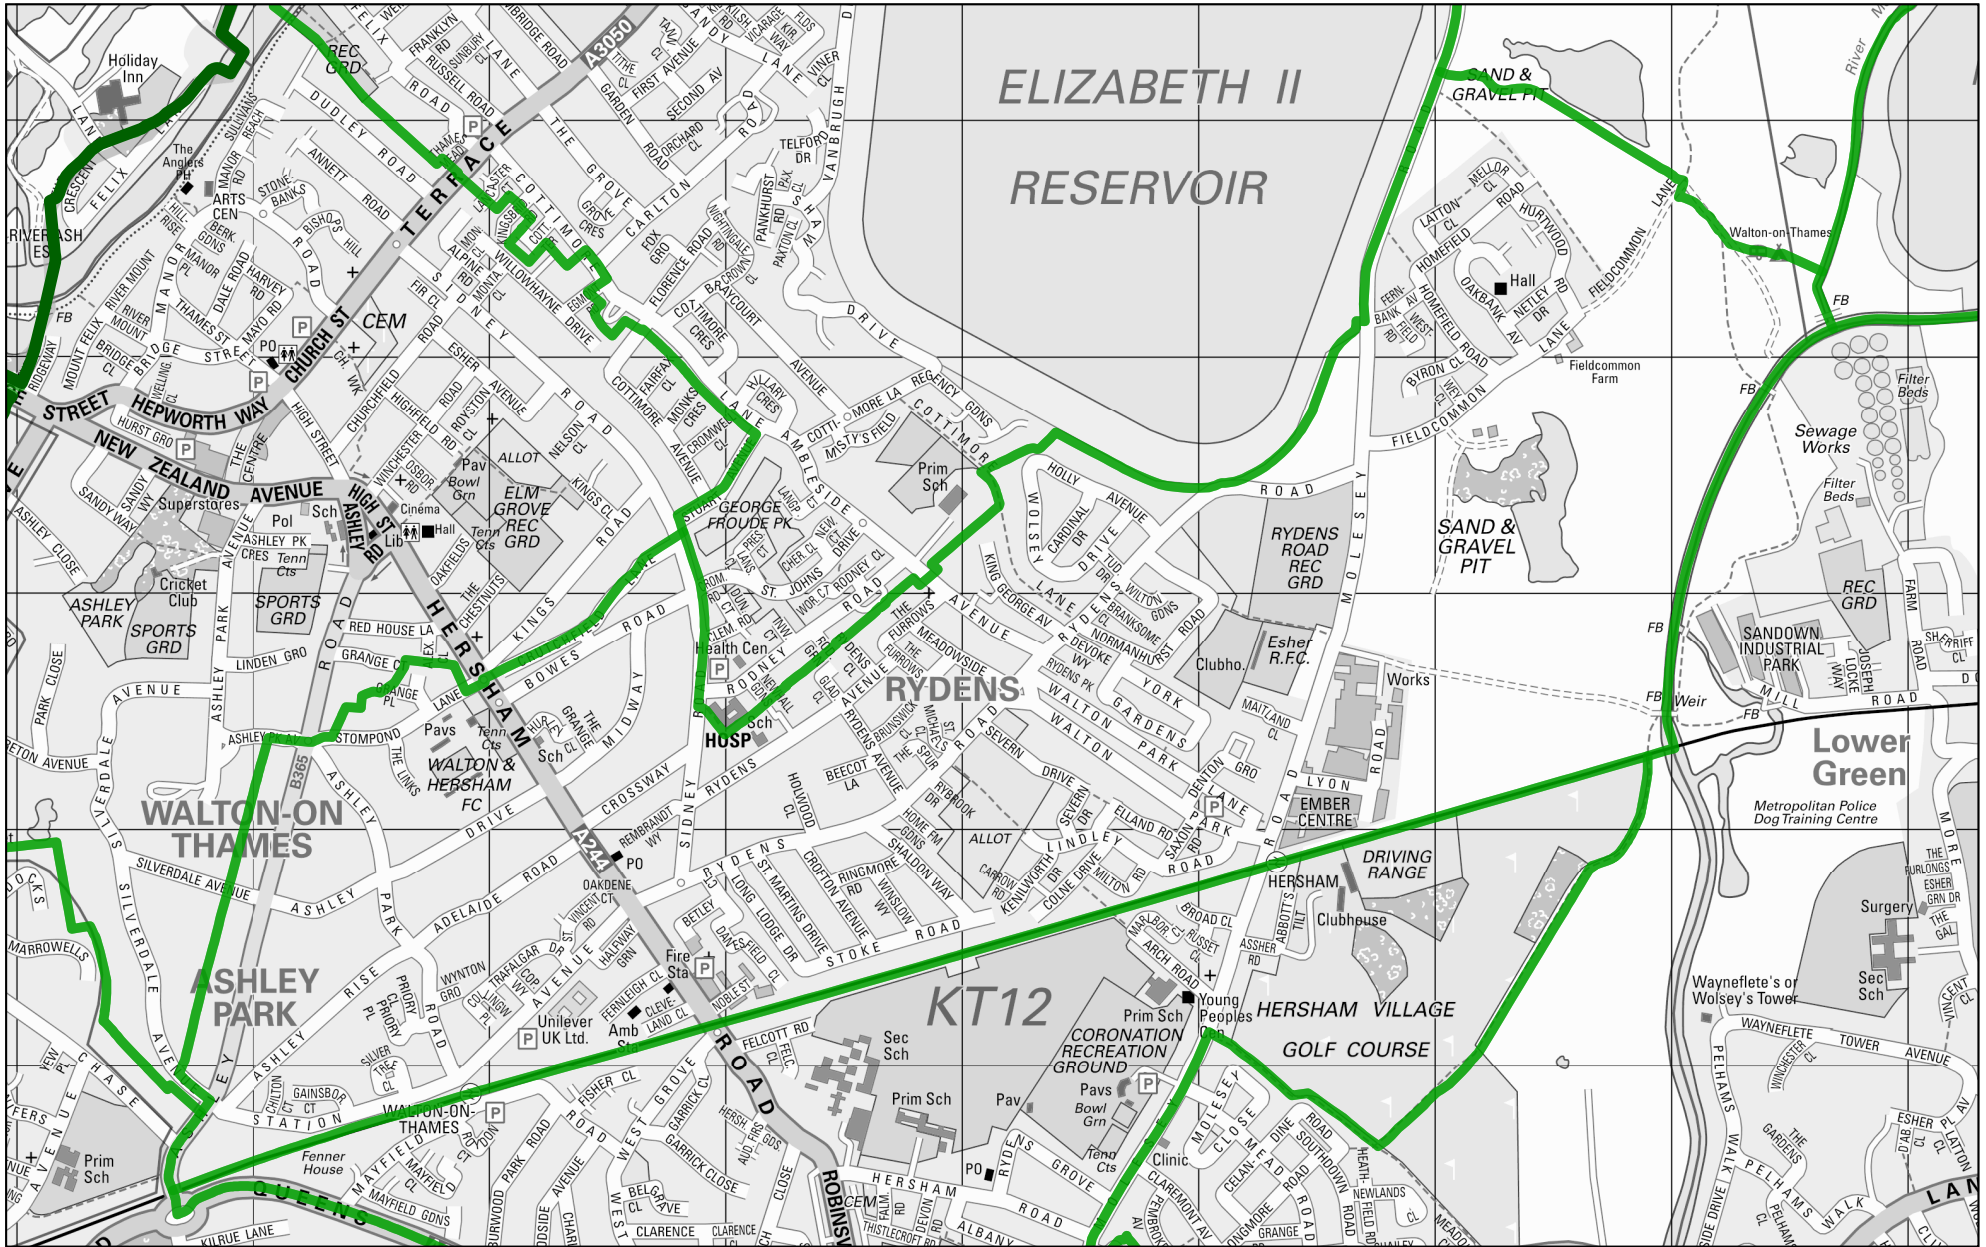

WALTON SOUTH WARD

Digital Map Data © Collins Bartholomew Ltd 2009

Civic Centre, High Street, Esher, Surrey, KT10 9SD

Operator:	
Department:	
Drawing Number:	
Date:	07/03/16
Scale:	1:16000