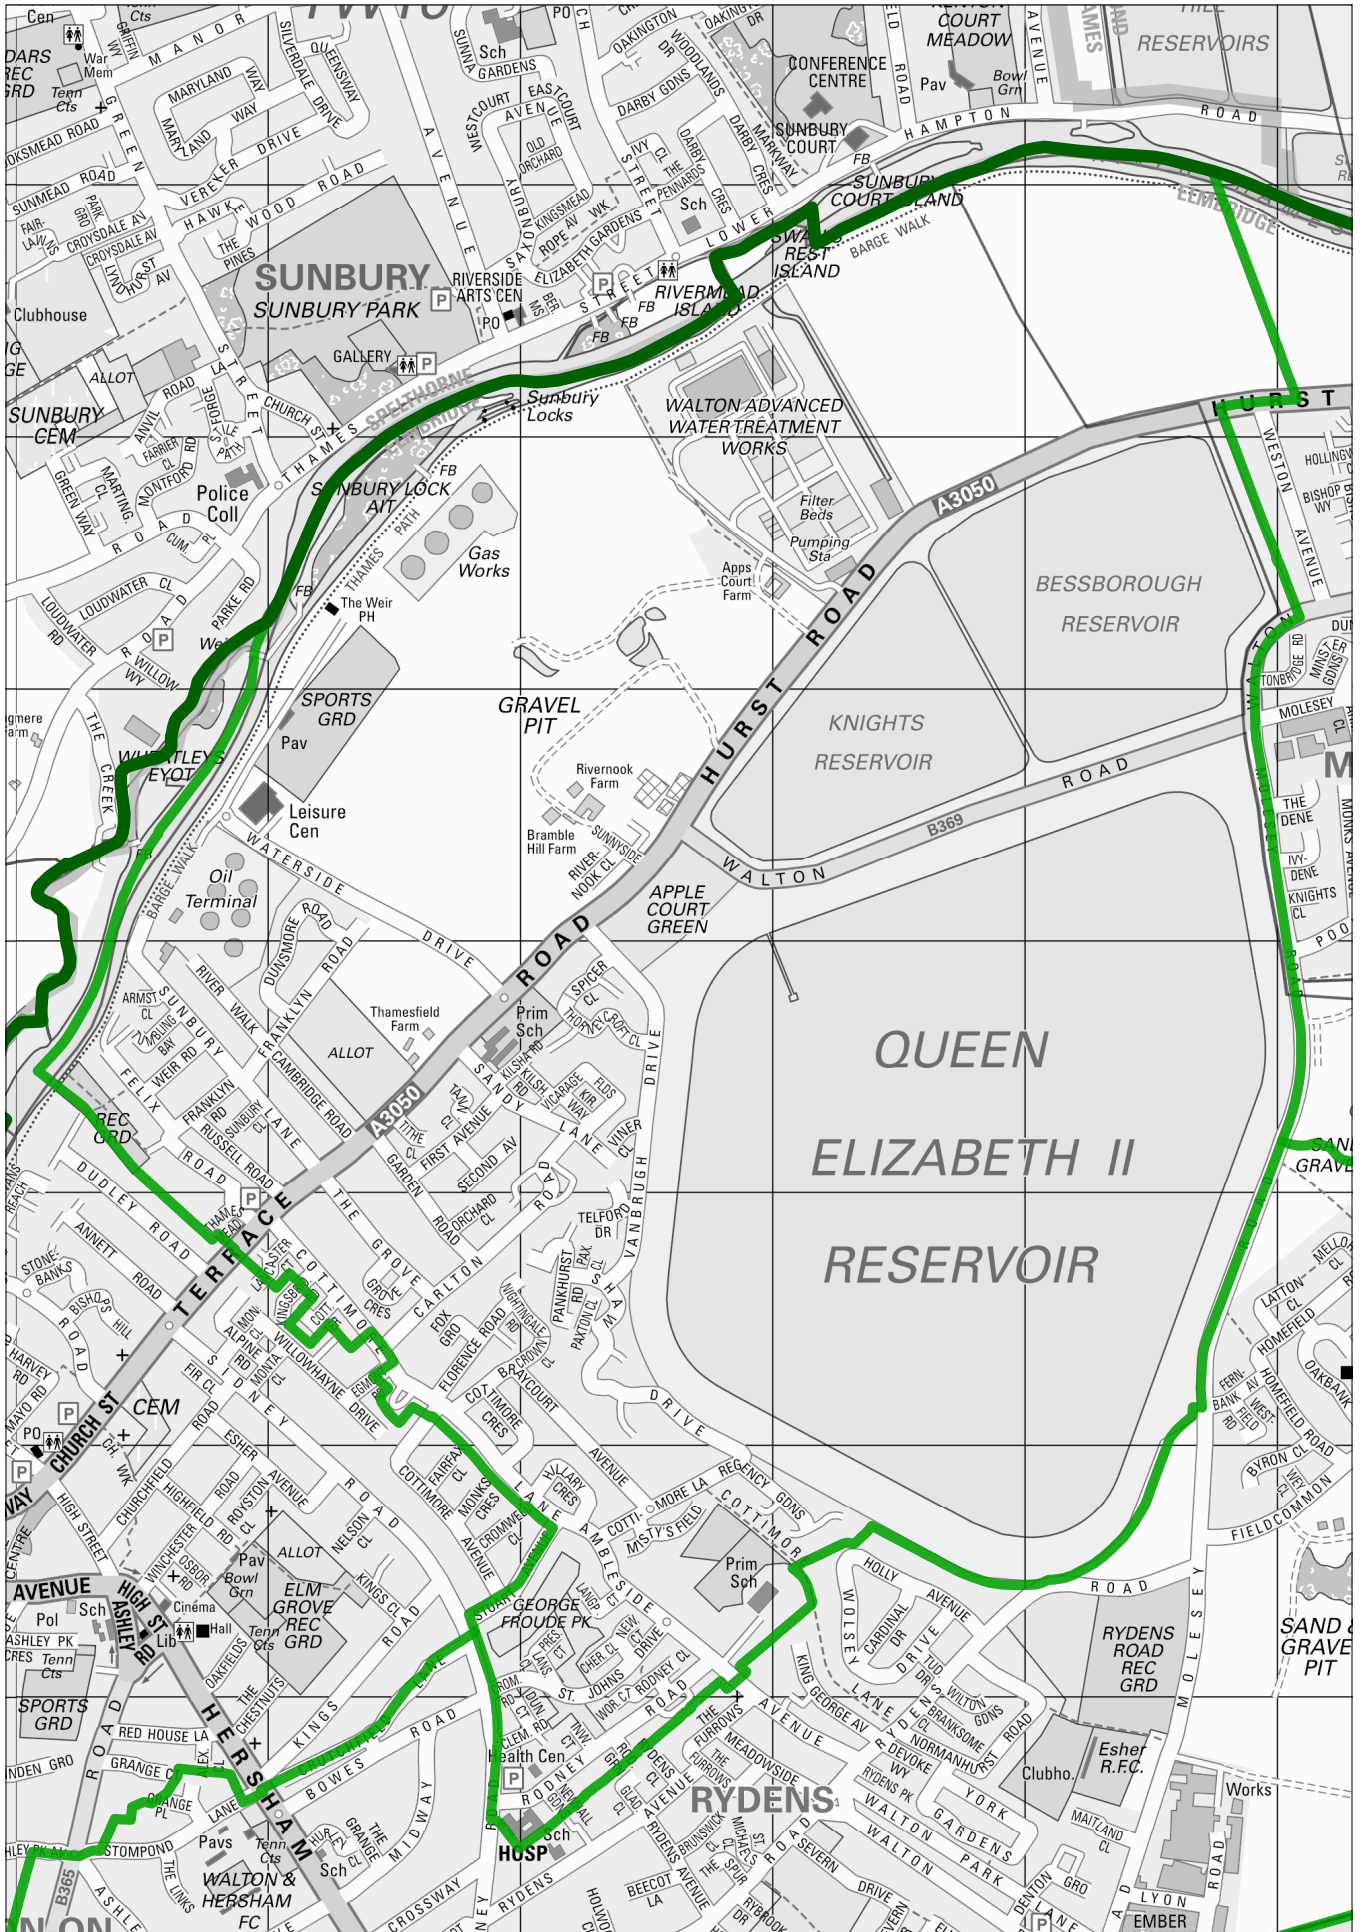

WALTON NORTH WARD

Digital Map Data © Collins Bartholomew Ltd 2009

Civic Centre, High Street, Esher, Surrey, KT10 9SD

Operator:	
Department:	
Drawing Number:	
Date:	07/03/16
Scale:	1:15000