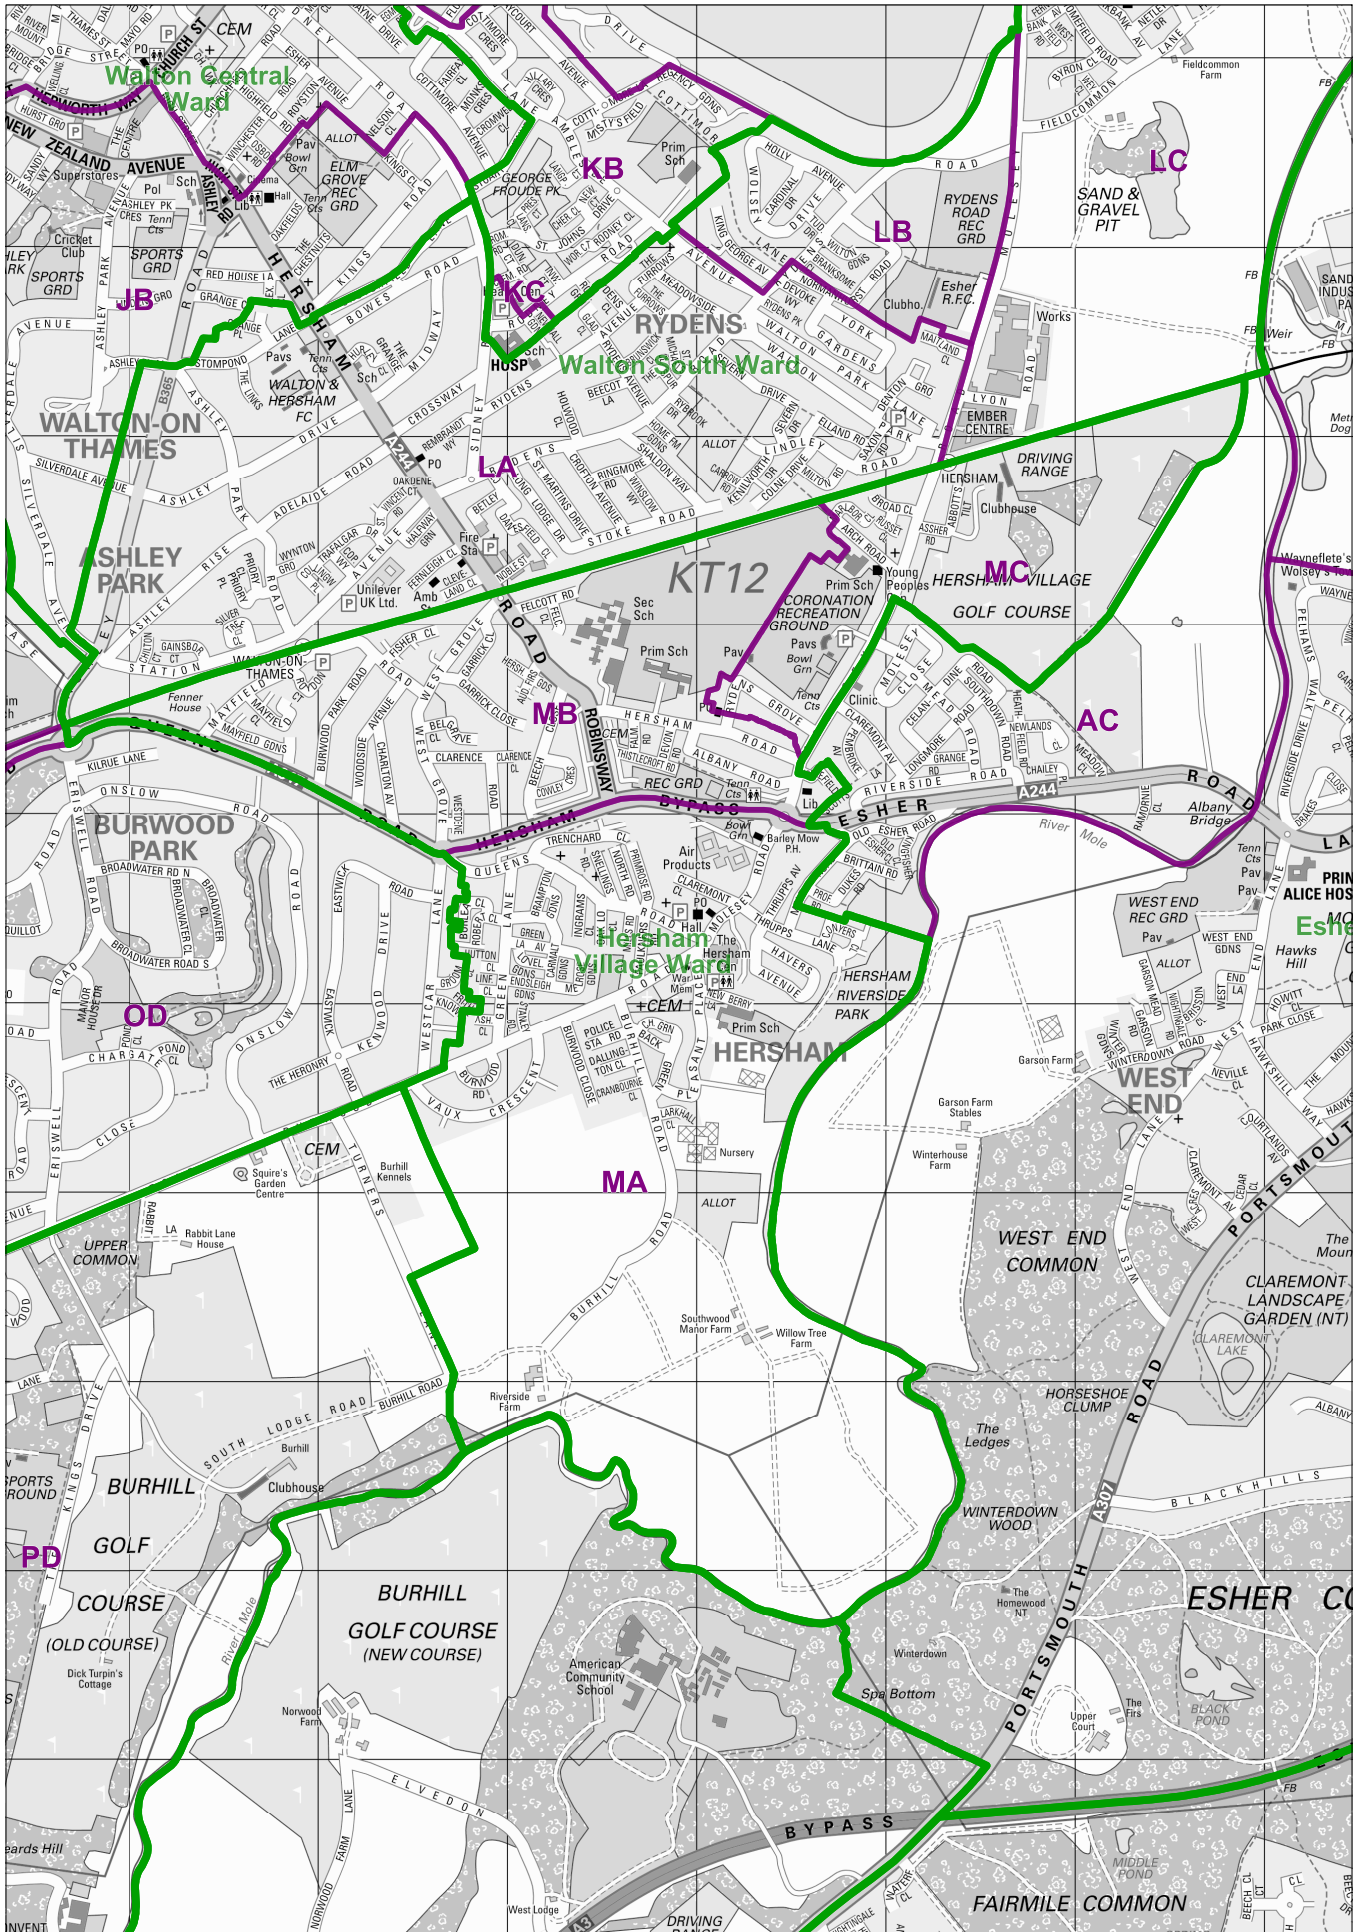

HERSHAM VILLAGE WARD

Civic Centre, High Street, Esher, Surrey, KT10 9SD

Operator:	
Department:	
Drawing Number:	
Date:	07/03/16
Scale:	1:20000